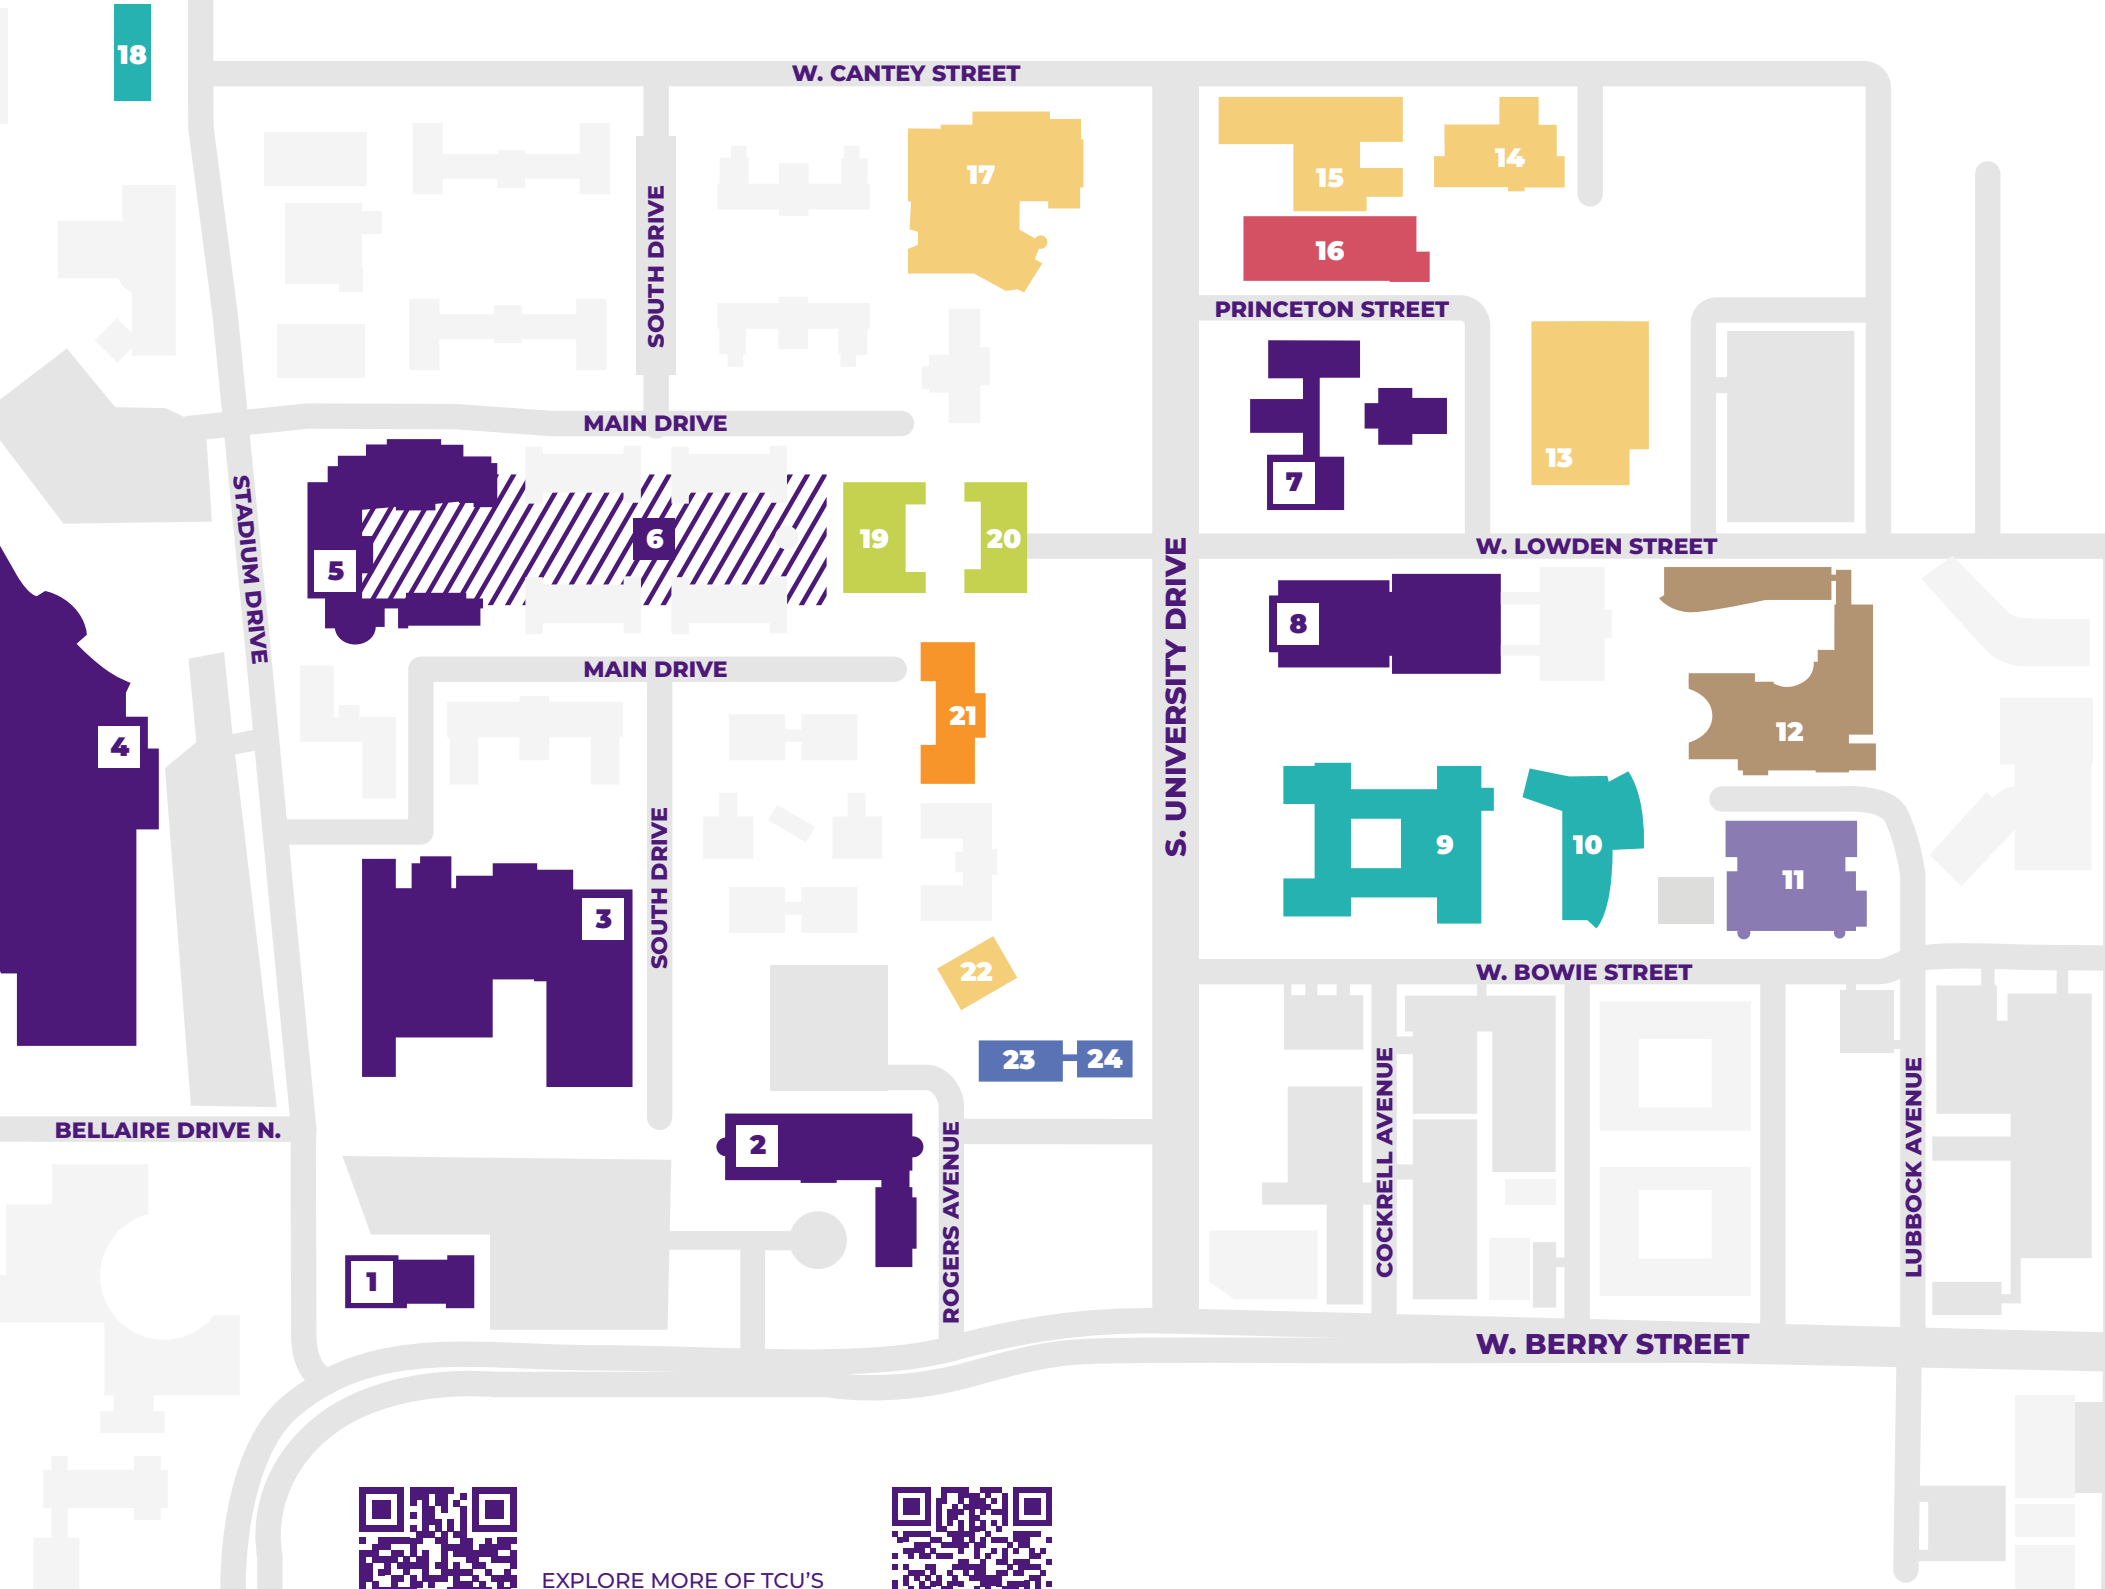

# Welcome!

As you explore our beautiful campus, you'll see how our personalized academics, spirited community and ideal Fort Worth location create a one-of-one college experience.

Use this guide and campus map to discover key landmarks, student spaces and academic buildings.

7. **ROBERT CARR CHAPEL**  
As the campus' highest point, the steeple is a defining TCU landmark. The bell tower rings the alma mater, tolls the hour and overlooks a chapel that hosts hundreds of weddings, services, classes and events each year. While TCU has a historic relationship with the Christian Church, there is no chapel requirement, and more than 60 faith traditions are represented on campus.